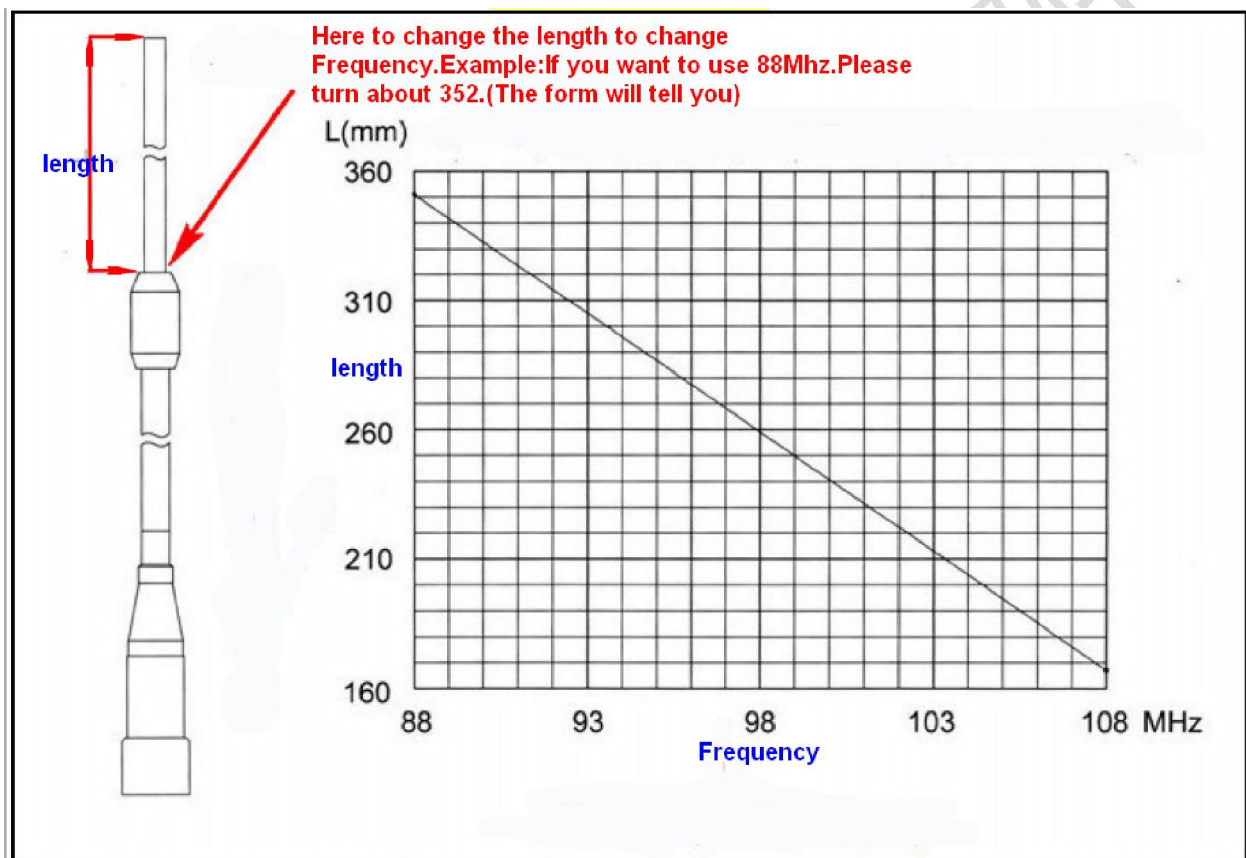

Frequency Range: 76~108 MHz
 Band Width: 6 MHz
 VSWR:<1.5
 Impedance:50
 Gain: 3 dBi
 Polarization: Vertical
 Radiation :Full direction Omni
 Lighting Protection: Direct Ground
 Maximum Power Input-watts:150 W