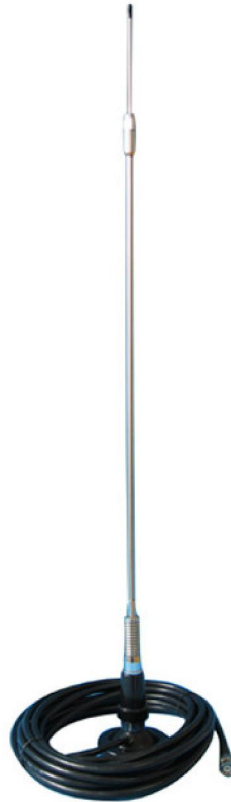

CA200 antenna English Manual

FMUSER INTERNATIONAL GROUP INC.

Contact:

Email: hch@cantonmade.com

Skype:erin-huang2

Whatsapp/Wechat/Mob: +86 15800205544

Tel: +86 020 87597795